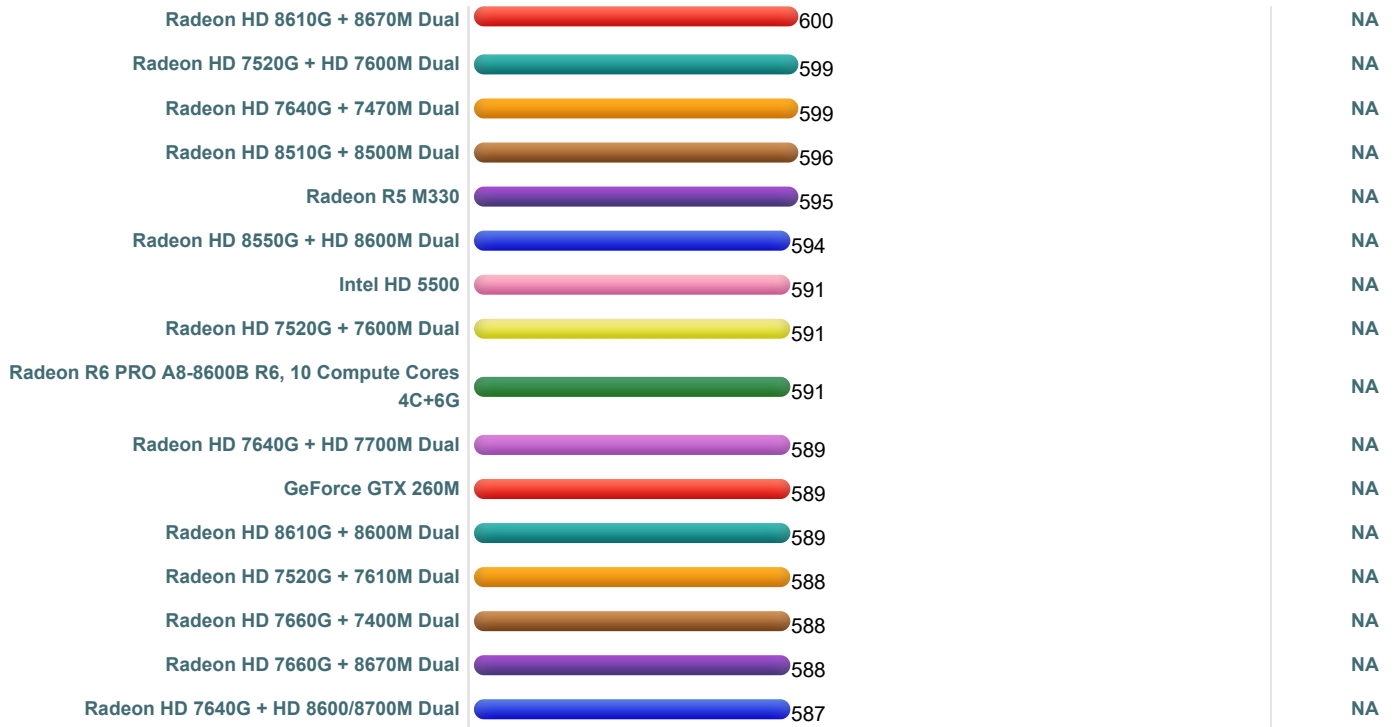

PassMark - G3D Mark

High Mid Range Videocards - Updated 16th of May 2019

PassMark Software © 2008-2019

PassMark - G3D Mark

Low Mid Range Videocards - Updated 16th of May 2019

PassMark Software © 2008-2019

PassMark - G3D Mark Low End Videocards - Updated 16th of May 2019