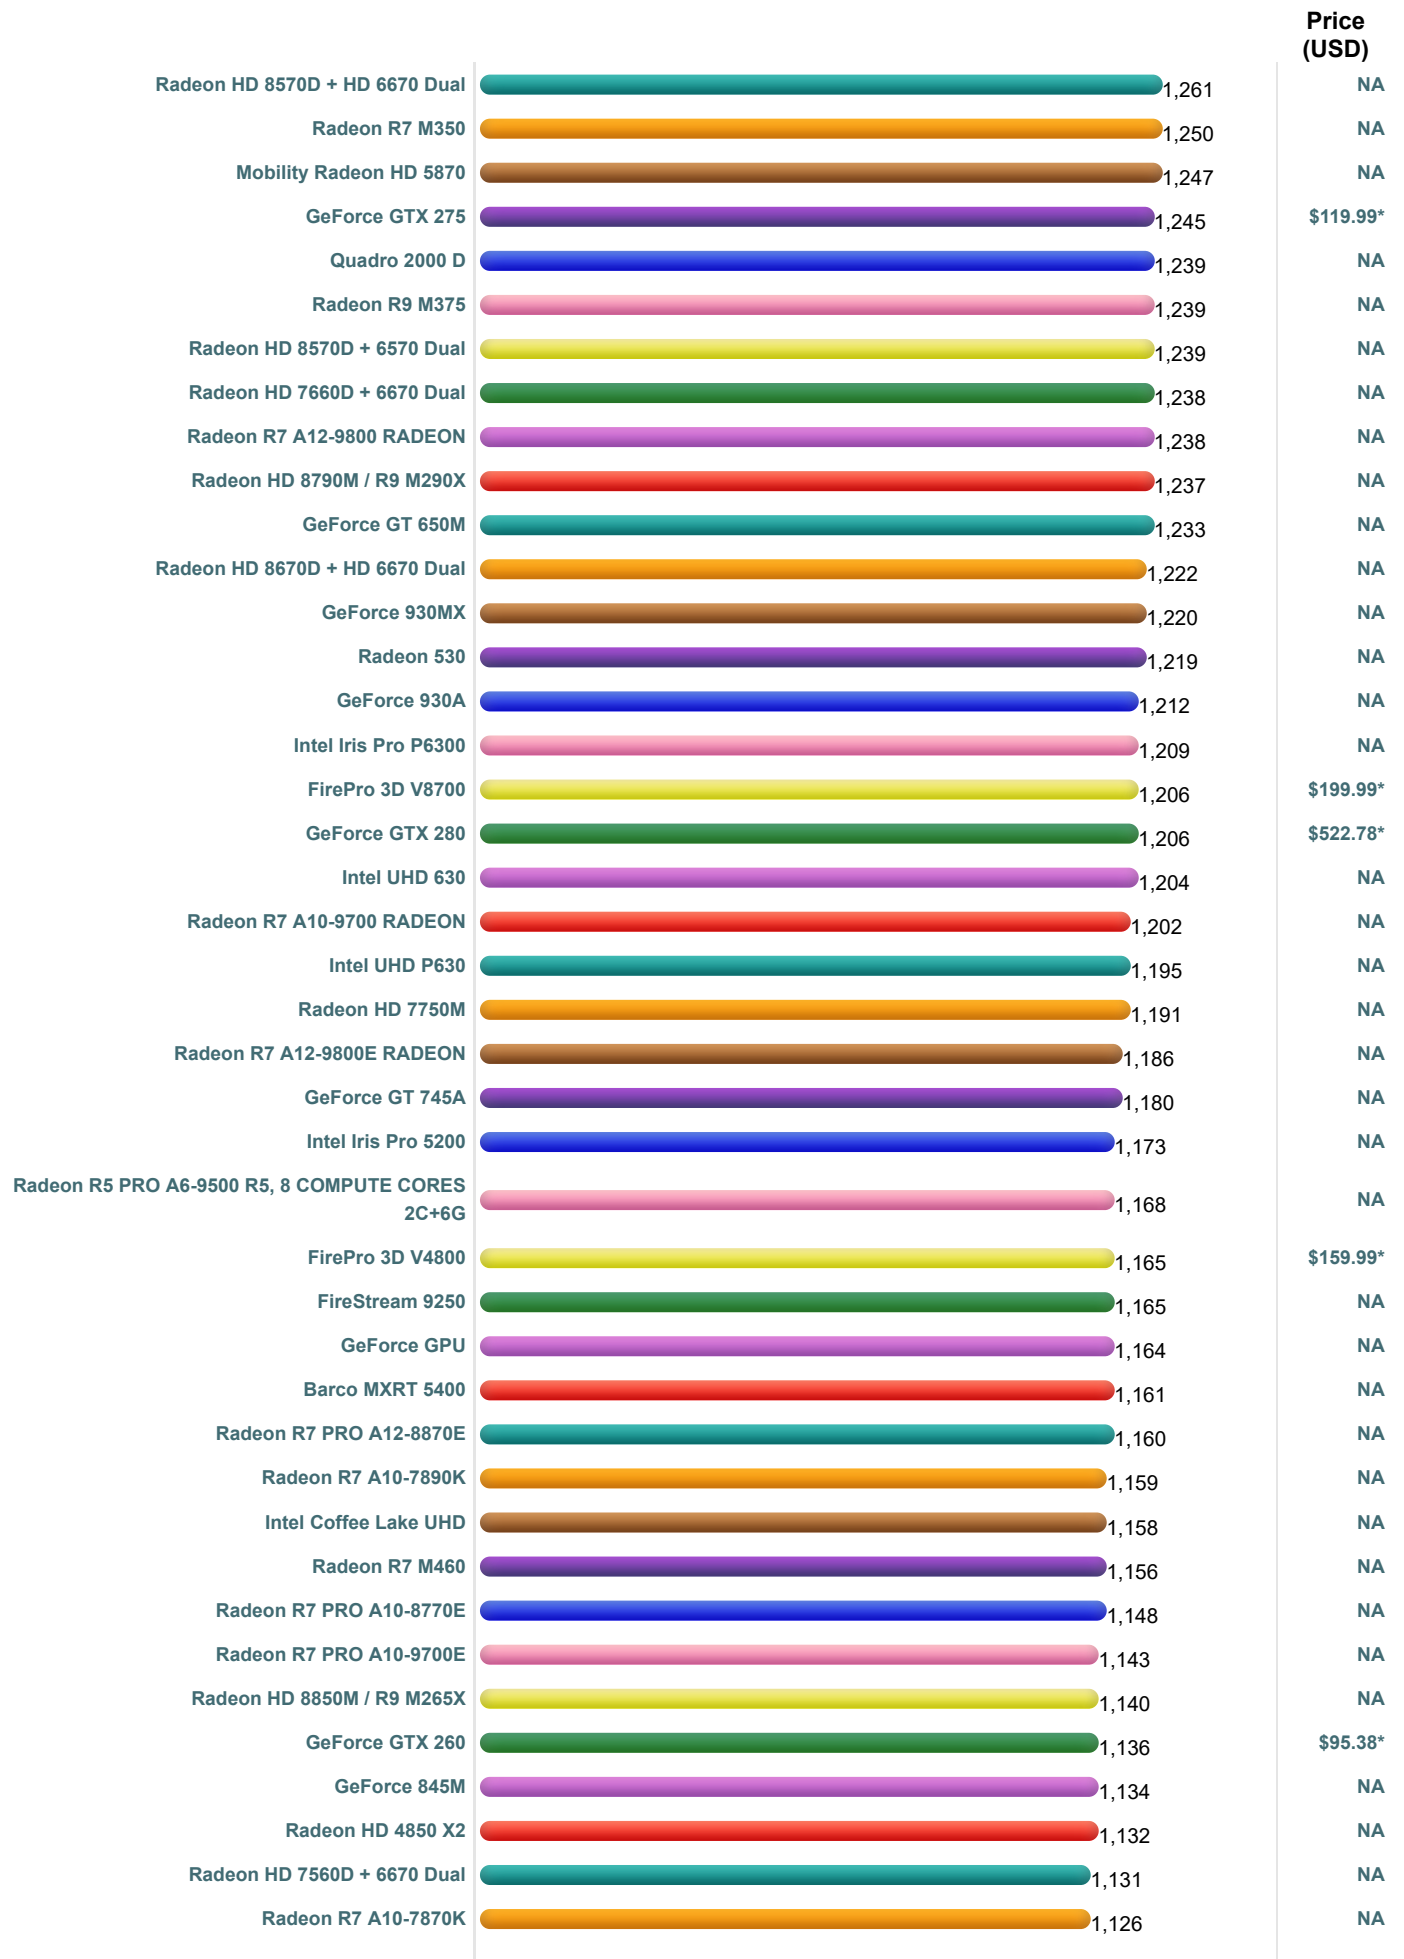

PassMark - G3D Mark

High Mid Range Videocards - Updated 16th of May 2019