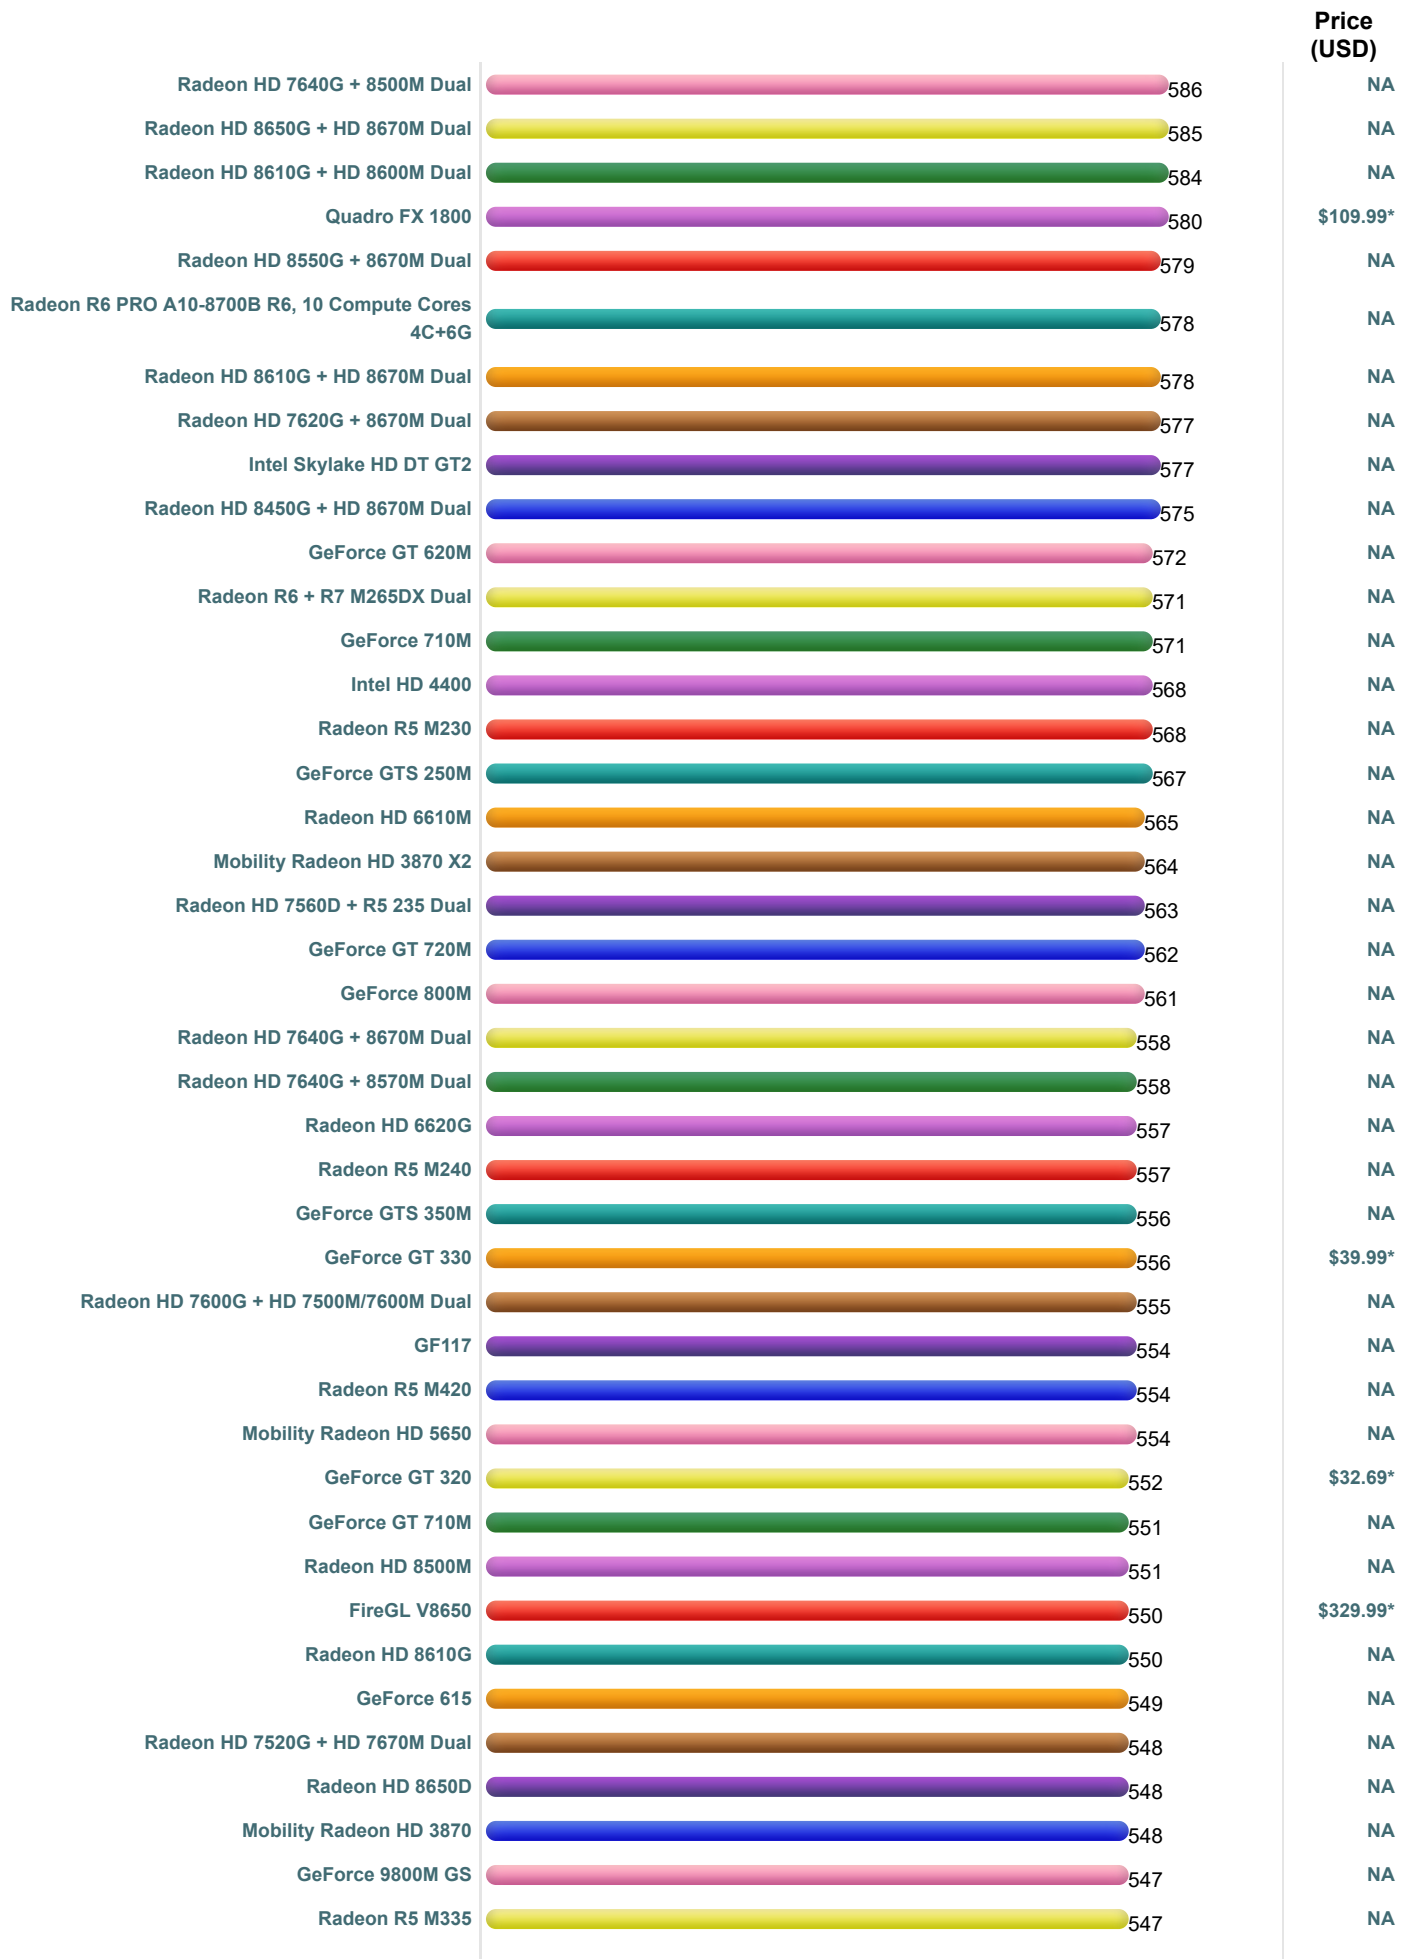

PassMark - G3D Mark

Low Mid Range Videocards - Updated 16th of May 2019