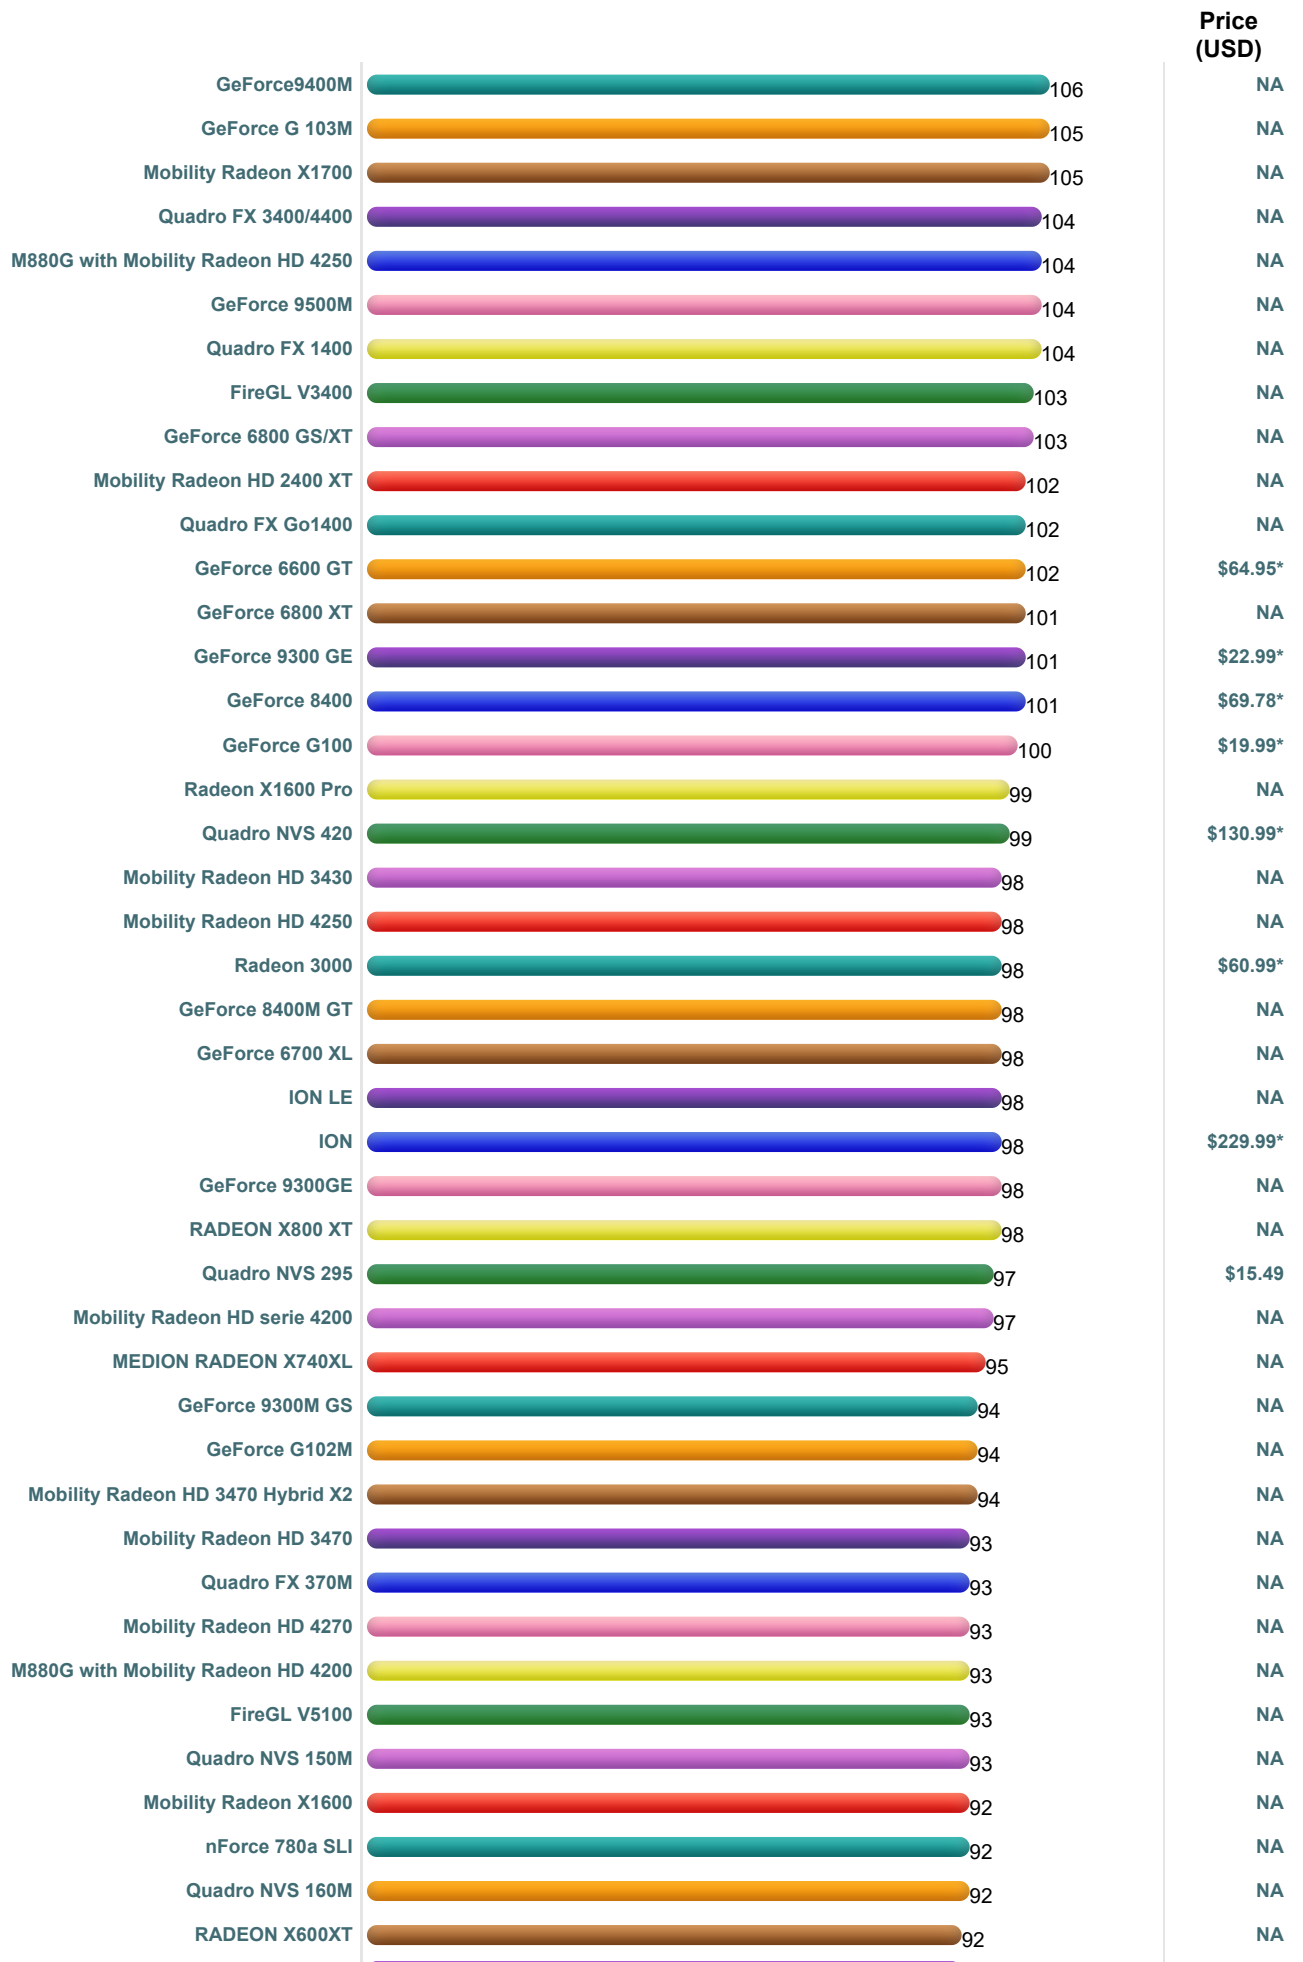

PassMark - G3D Mark Low End Videocards - Updated 16th of May 2019