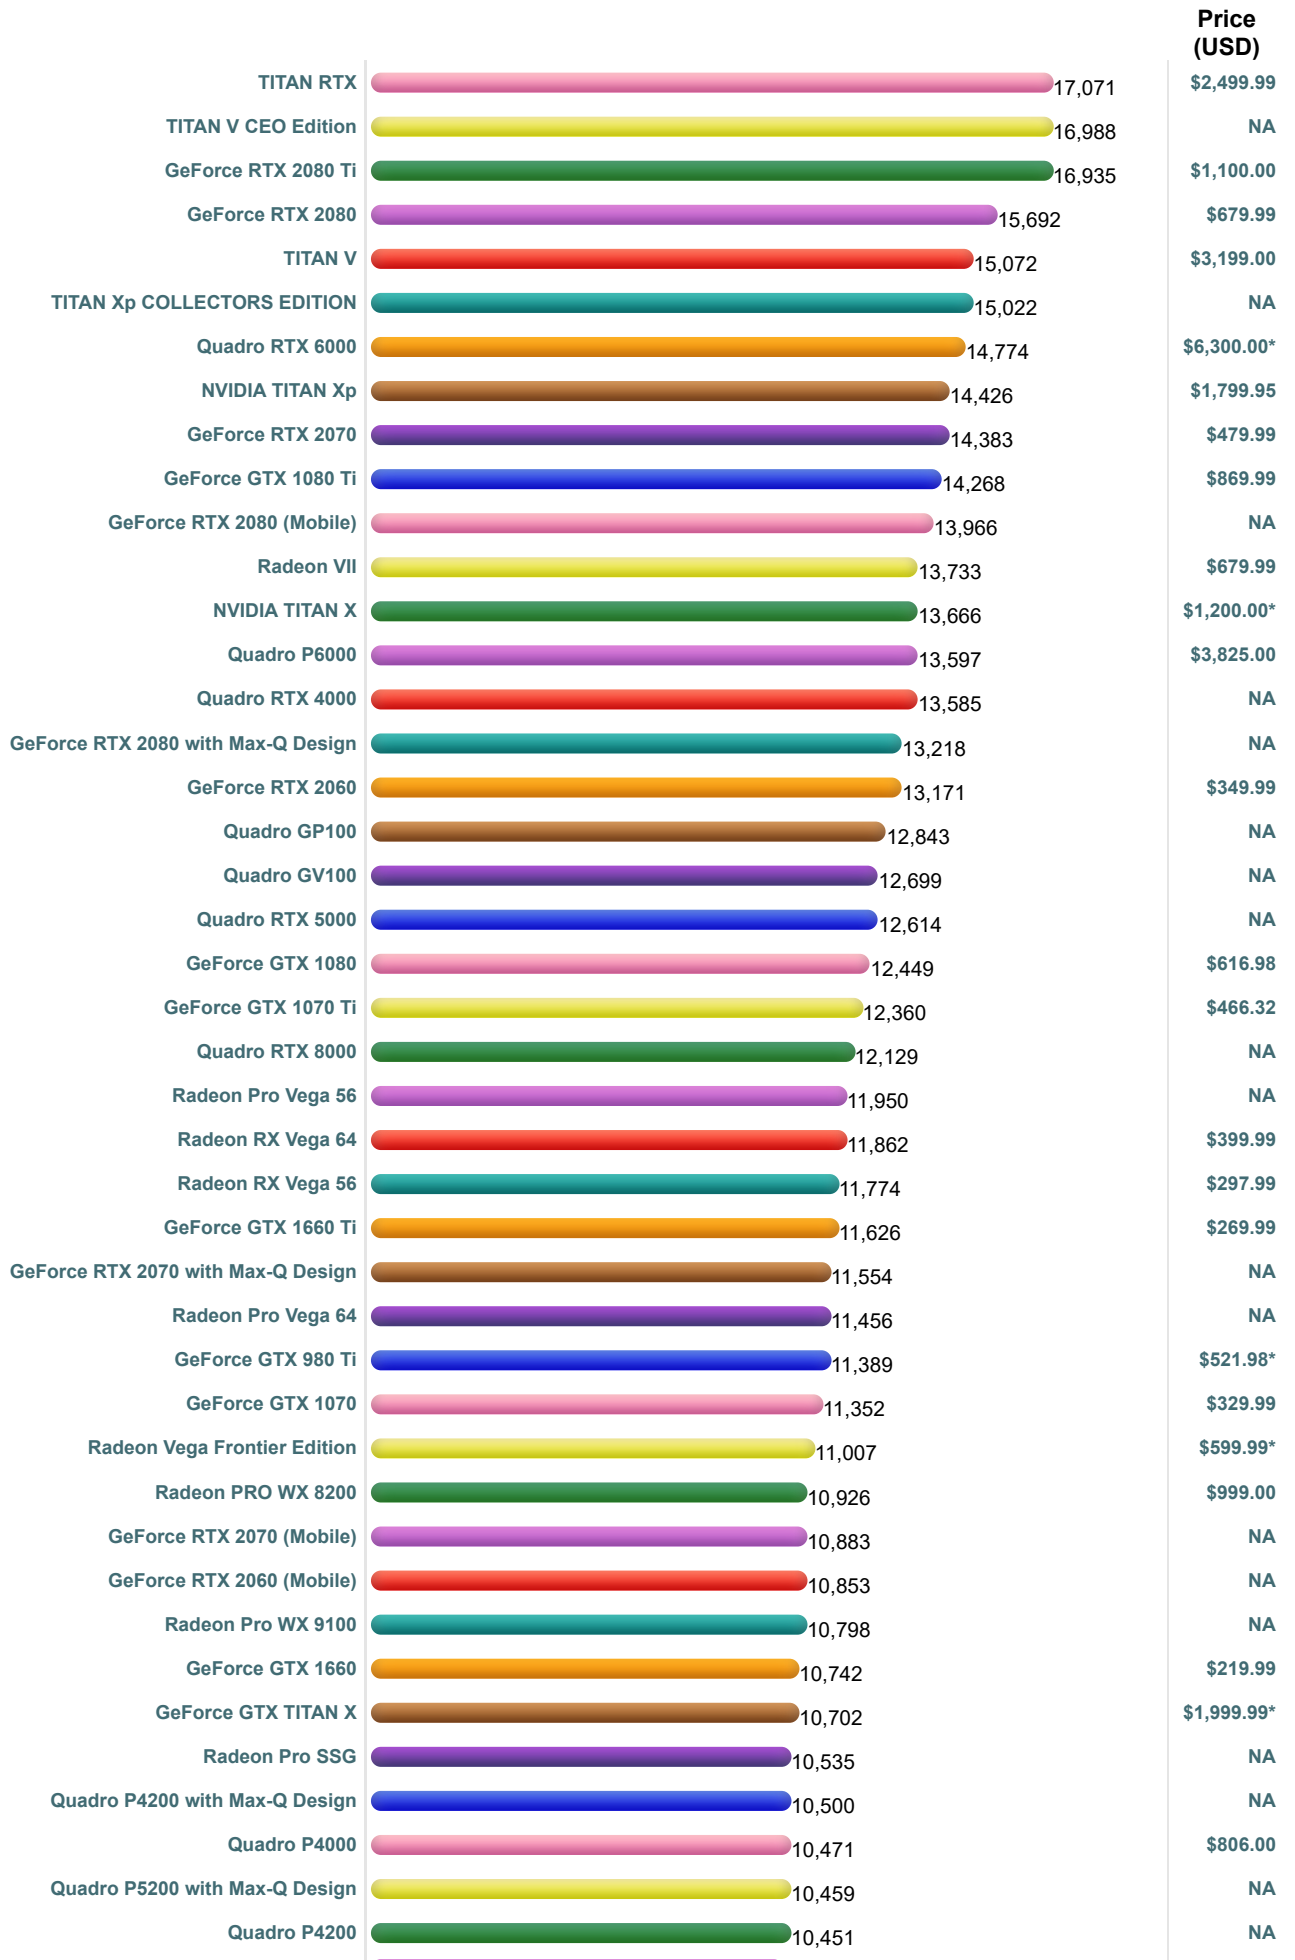

PassMark - G3D Mark

High End Videocards - Updated 16th of May 2019